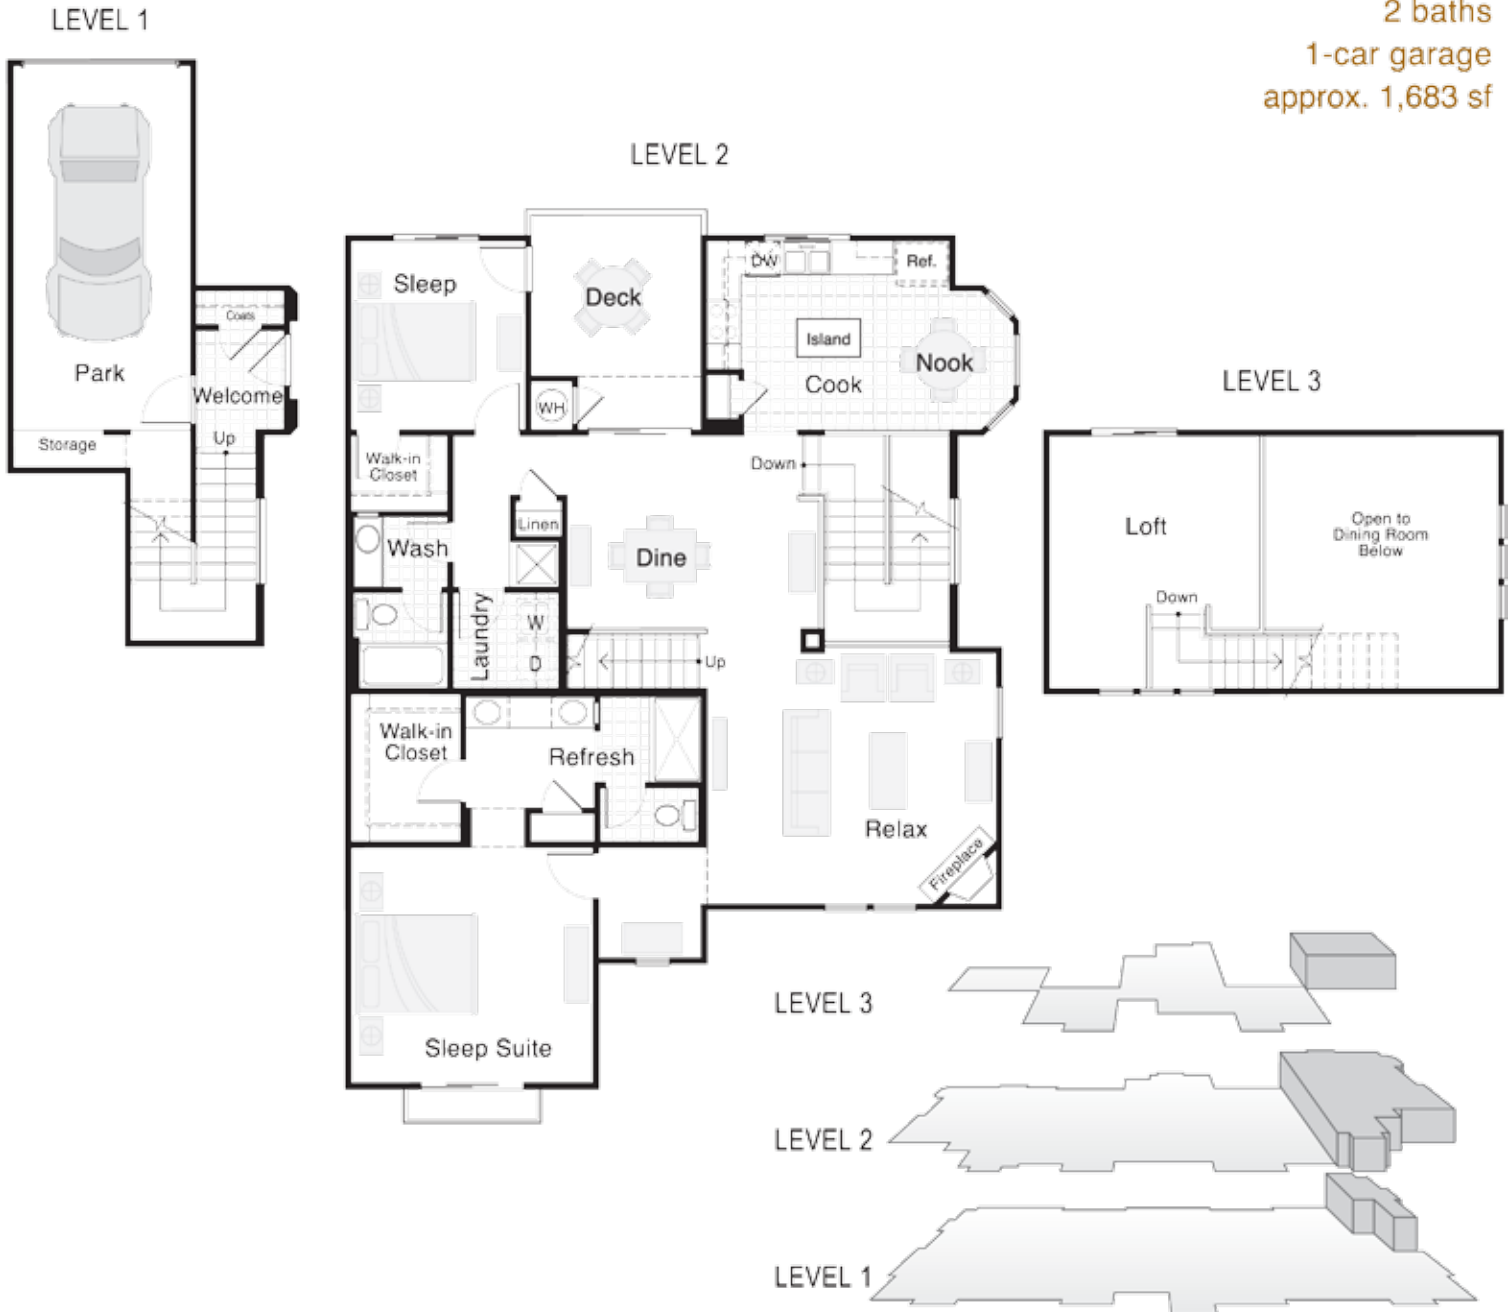

CAVIATA at Kiley Ranch

DISTINCTIVE ATTACHED HOMES

RESIDENCE – H3
2 bedrooms plus loft
2 baths
1-car garage
approx. 1,683 sf

Floor plans, features, amenities, room sizes and square footages are approximate and subject to variances and changes without notice.