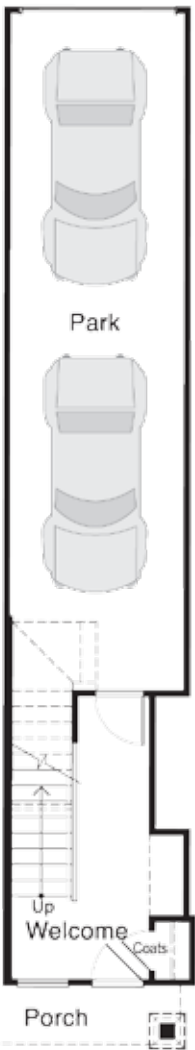

CAVIATA

at Kiley Ranch

DISTINCTIVE ATTACHED HOMES

RESIDENCE – H2

2 bedrooms

2 baths

2-car garage

approx. 1,554 sf

LEVEL 1

LEVEL 2

LEVEL 3

LEVEL 3

LEVEL 2

LEVEL 1

Floor plans, features, amenities, room sizes and square footages are approximate and subject to variances and changes without notice.