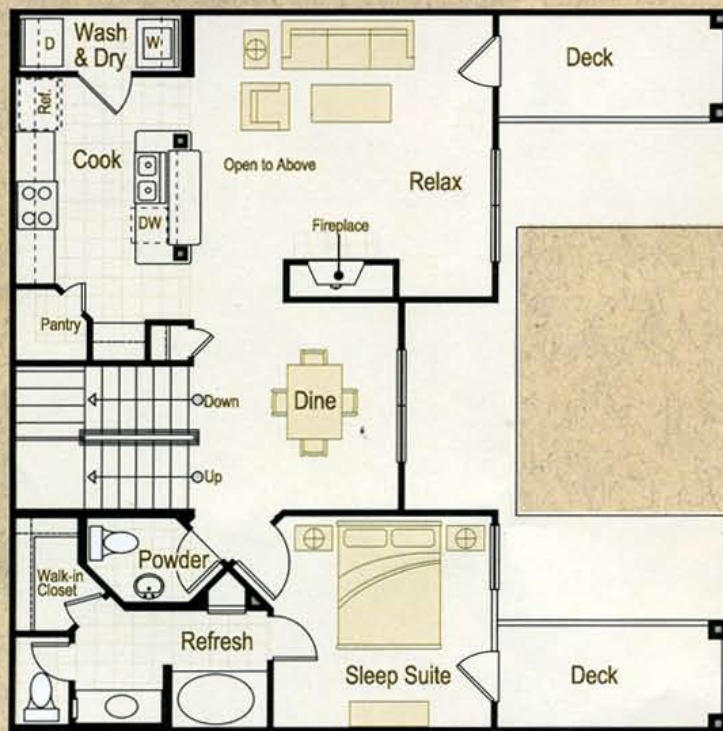

RESIDENCE—One

1 bedroom plus loft

1.5 bathrooms

1-car garage

approximately 1,126 square feet

THIRD LEVEL ▶

SECOND LEVEL ▶

FIRST LEVEL ▶